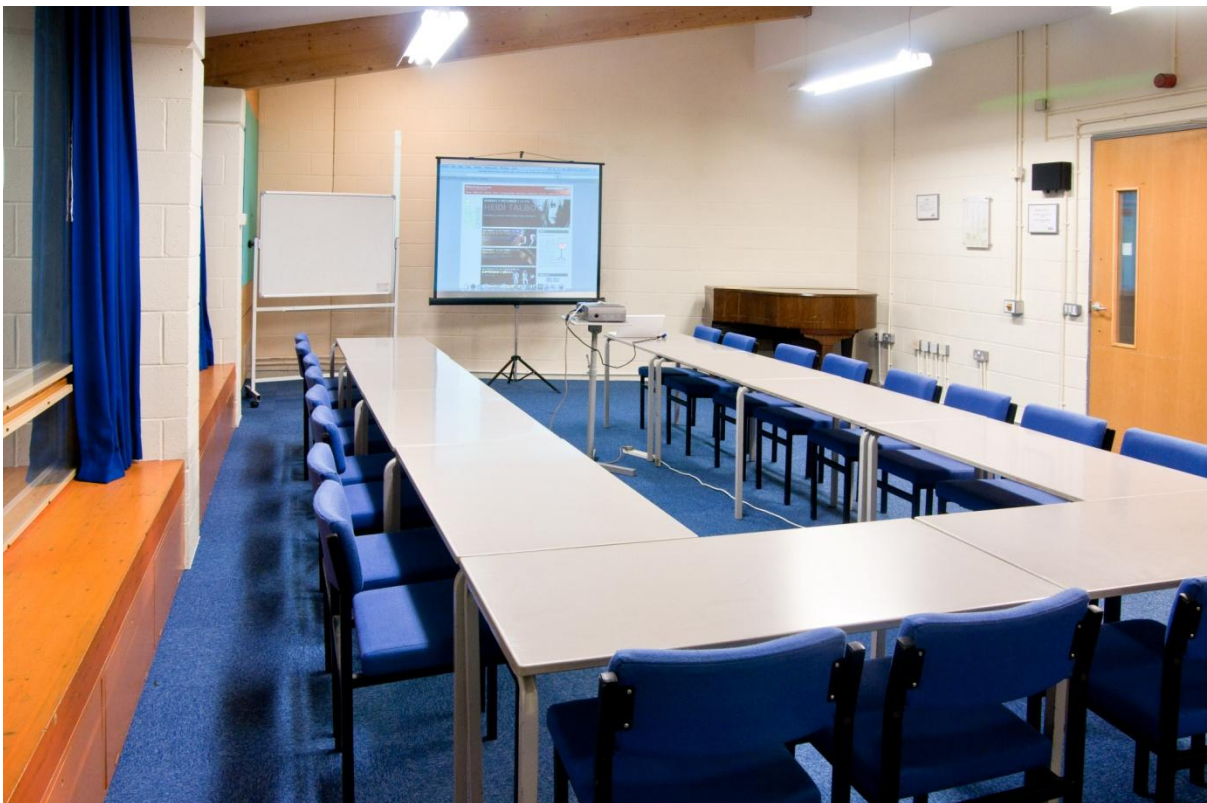

Venue Hire at Wiltshire Music Centre

300 seat purpose built auditorium with retractable cinema screen. A full PA system and Venue Technician are also available

All seats have unrestricted views of stage and screen

One of two large meeting rooms which can seat up to 65 people. By day this room is filled with natural daylight from three windows

A second large meeting room which can seat up to 45 people. By day this room is also filled with natural daylight from large windows

Our large Foyer has a fully licensed bar which specialises in local beers and ciders. Full catering is available for all breaks and lunches

The Centre has a large car park with easy access to the main building. There are good public transport links