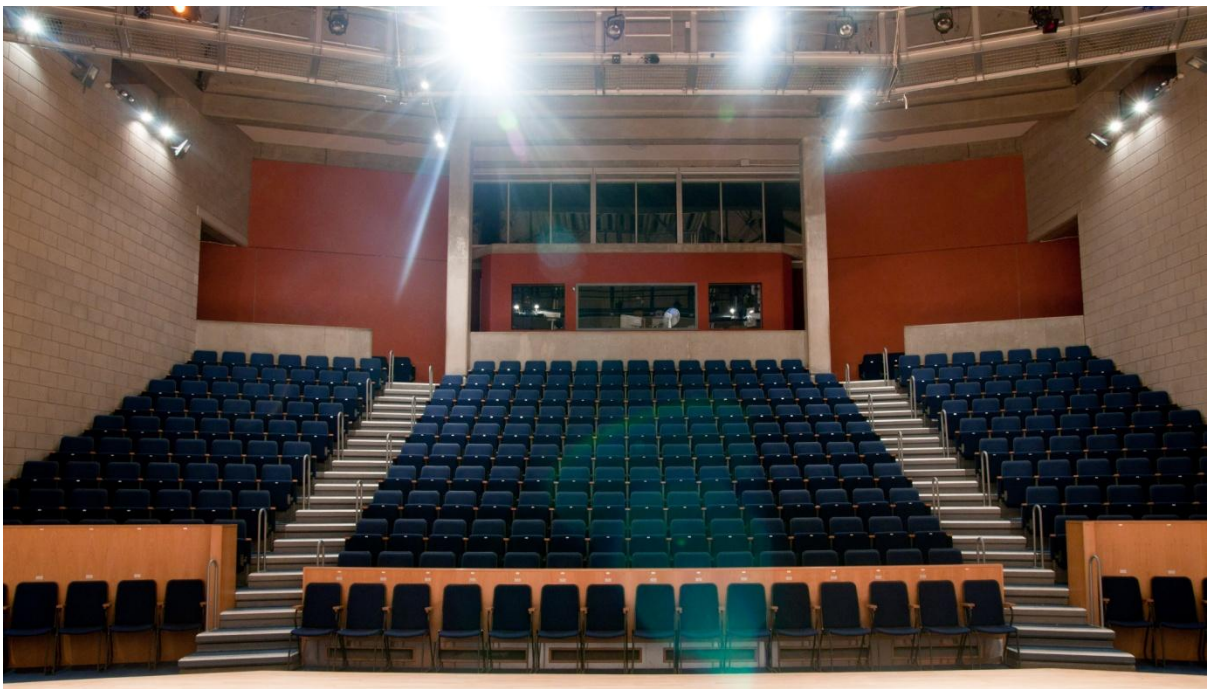

Venue Hire at Wiltshire Music Centre

300 seat purpose built auditorium with retractable cinema screen. A full PA system and Venue Technician are also available

All seats have unrestricted views of stage and screen

One of two large meeting rooms which can seat up to 65 people. By day this room is filled with natural daylight from three windows

A second large meeting room which can seat up to 45 people. By day this room is also filled with natural daylight from large windows

Our large Foyer has a fully licensed bar which specialises in local beers and ciders. Full catering is available for all breaks and lunches

The Centre has a large car park with easy access to the main building. There are good public transport links