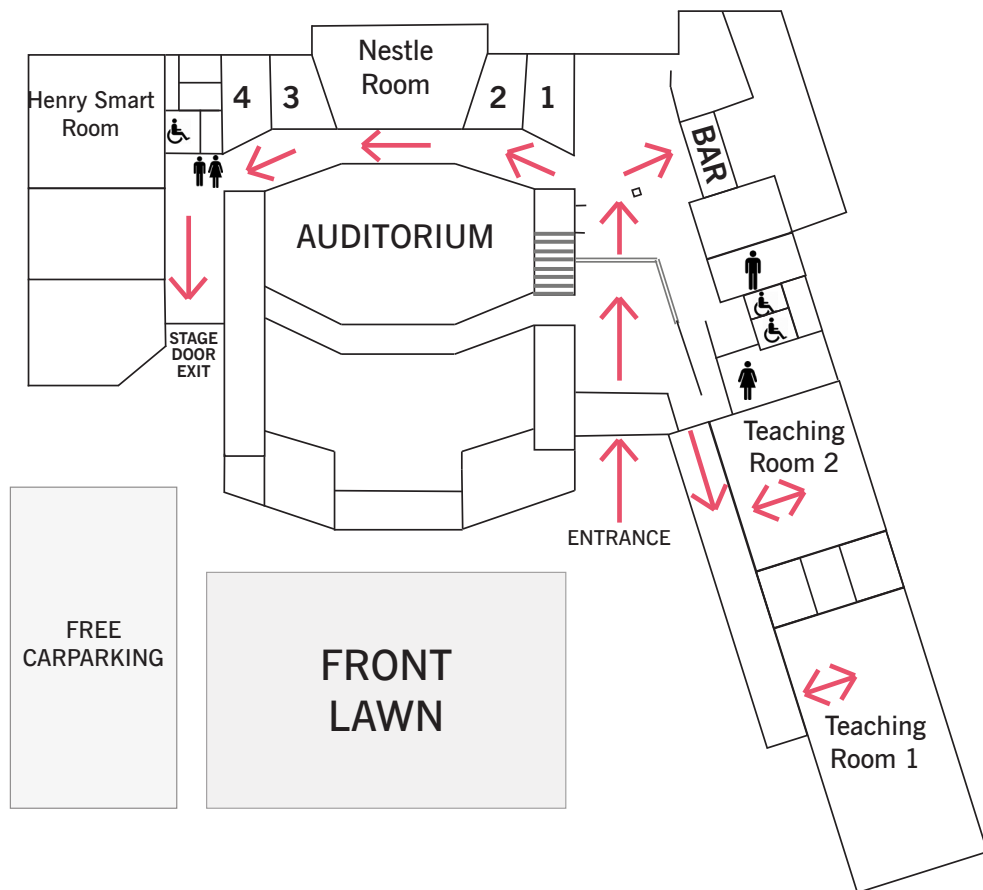

---

Please **wear a face covering** whenever possible whilst in the building

Please keep **2 metres apart** wherever possible

Look out for the arrows to help navigate our **one-way system**

Don't forget to **wash your hands** regularly with soap and water. Hand sanitiser is available if needed

Please help us to keep within **safe capacity** levels in each space. The room capacity is displayed on the doors.

If you are experiencing **symptoms**, please do not enter the Centre and follow the government guidance

**NEW ONE-WAY SYSTEM IN PLACE:** Please adhere to social distancing of as you move about the Centre

**THANK YOU FOR YOUR CO-OPERATION**

More information is available on our website and from the Box Office [www.wiltshiremusic.org.uk](http://www.wiltshiremusic.org.uk)